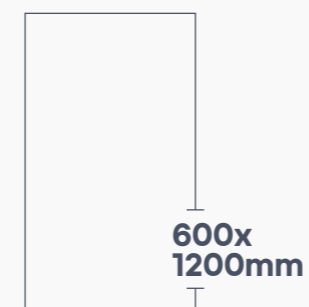

BURBERRY BASE GREEN | CARVING

**BURBERRY  
BASE BROWN**

**BURBERRY  
BASE CREMA**

**BURBERRY BROWN DECOR | CARVING**

**BURBERRY  
BASE PINK**

**BURBERRY  
BASE SAND**

**BURBERRY PINK DECOR | CARVING**

COZY  
FLAXE DK