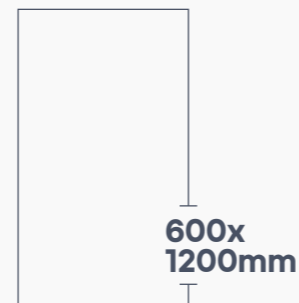

BURBERRY BASE GREEN | CARVING

**BURBERRY  
BASE BROWN**

**BURBERRY  
BASE CREMA**

**BURBERRY BROWN DECOR | CARVING**

**BURBERRY  
BASE PINK**

**BURBERRY  
BASE SAND**

**BURBERRY PINK DECOR | CARVING**

COZY  
FLAXE DK