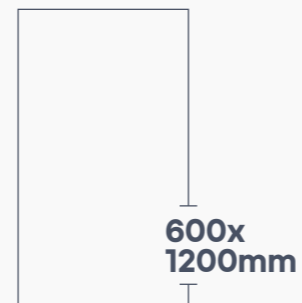

MADRID DARK

MADRID HL | CARVING

PASSION DARK

PASSION HL | CARVING

**SCARTEL BASE**

**SCARTEL DECOR | CARVING**

TWILIGHT DARK

TWILIGHT HL | CARVING