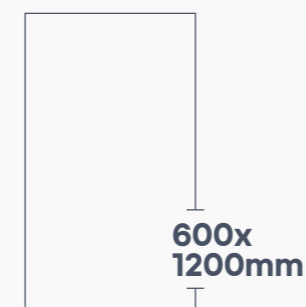

COZY FLAXE HL | CARVING

CIPOLLINO  
DECOR DARK-1

CIPOLLINO  
DARK-2

CIPOLLINO  
DARK-3

CIPOLLINO DECOR | CARVING

**Invoke**  
the tiles

**CRIST TEN  
DARK**

**CRIST TEN DECOR | CARVING**