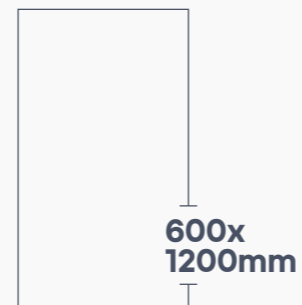

MADRID DARK

MADRID HL | CARVING

PASSION DARK

PASSION HL | CARVING

**SCARTEL BASE**

**SCARTEL DECOR | CARVING**

TWILIGHT DARK

TWILIGHT HL | CARVING