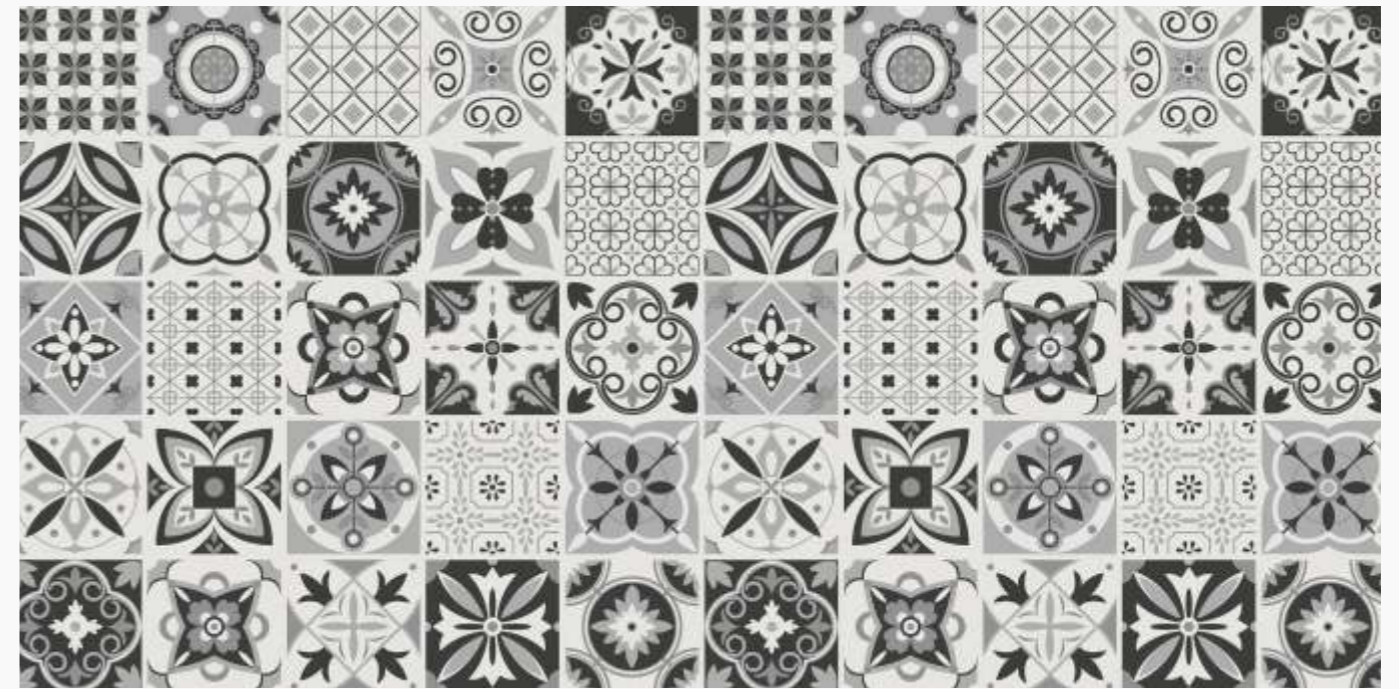

FANTASTICO LIGHT

FANTASTICO DECOR | CARVING