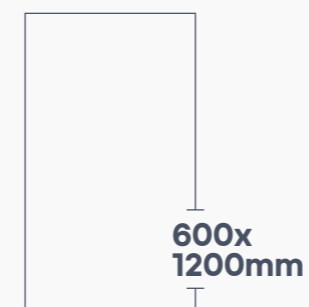

ALBASTRO LIGHT

ALBASTRO DECOR | CARVING

AMAZON BASE

AMAZON DECOR | CARVING

AVOCADO BASE

AVOCADO DECOR | CARVING

BURBERRY BASE  
GREEN DARK

BURBERRY  
BASE SKY