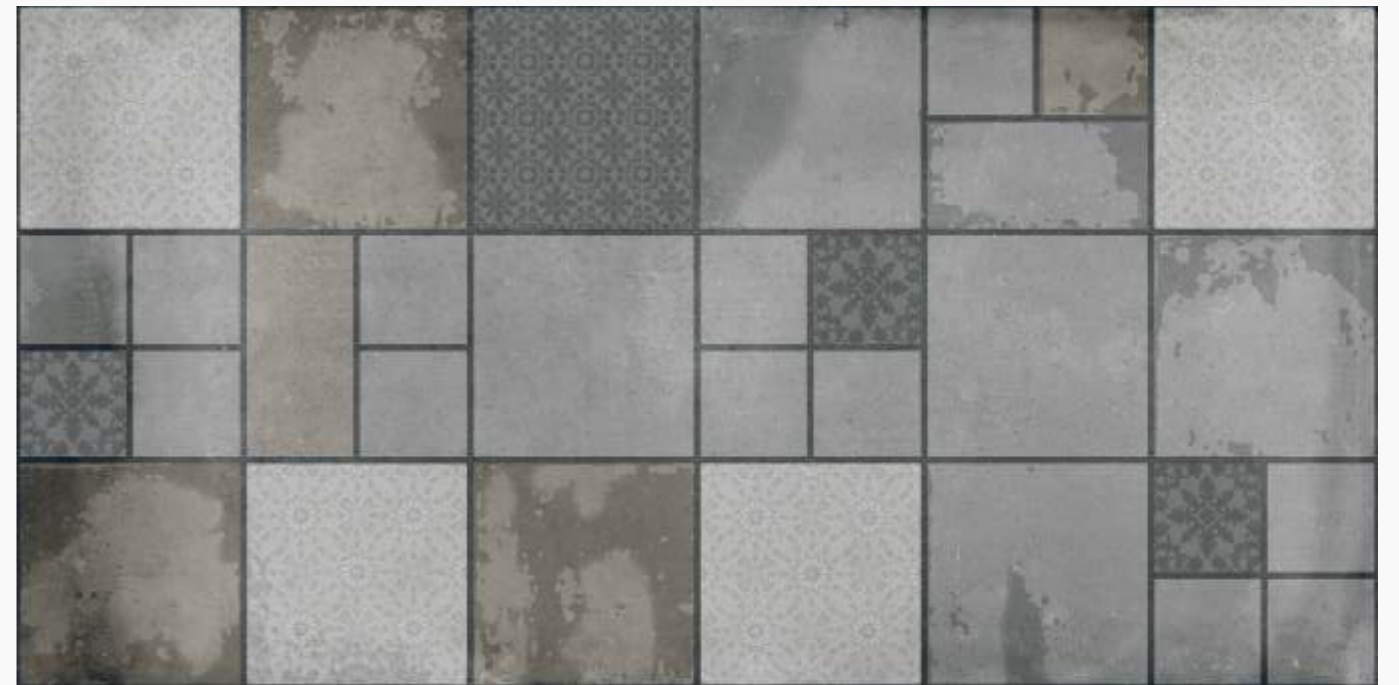

TWILIGHT DARK