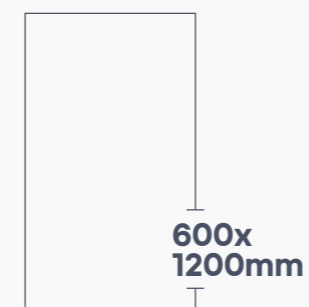

ALBASTRO LIGHT

ALBASTRO DECOR | CARVING