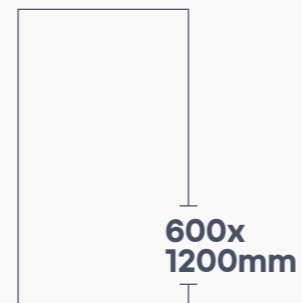

COZY FLAXE HL | CARVING

CIPOLLINO  
DECOR DARK-1

CIPOLLINO  
DARK-2

CIPOLLINO  
DARK-3

CIPOLLINO DECOR | CARVING

**Invoke**  
the tiles

**CRIST TEN  
DARK**

**CRIST TEN DECOR | CARVING**